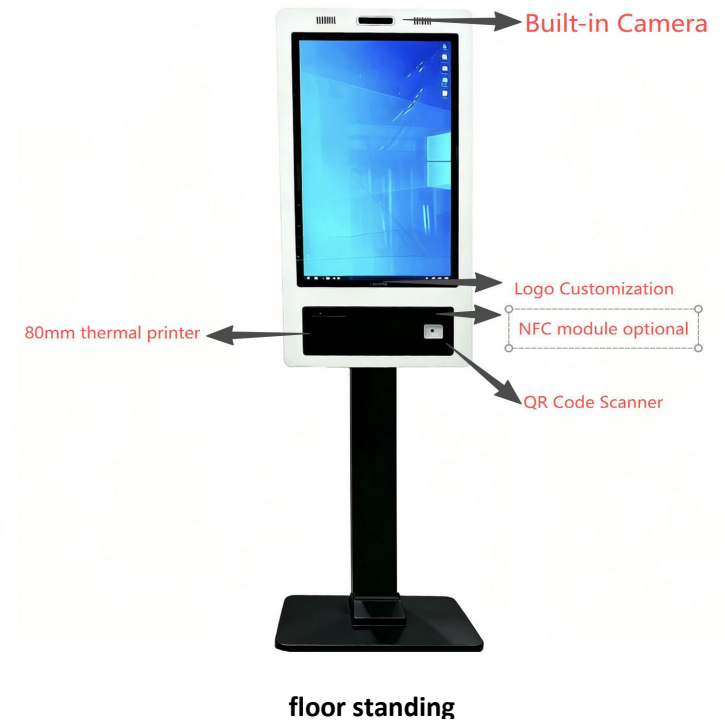

## QSR Self order kiosk

**SOKB series with wall mount, floor standing and desktop design**

wall mount

desktop

Transform the way your business handles transactions with our premium Self-Order Kiosk. Designed for high-traffic environments like Quick Service Restaurants (QSR), cafes, and retail stores, this all-in-one terminal reduces wait times, boosts order accuracy, and drives upselling. With its sleek design and highly integrated hardware, it seamlessly blends into your commercial space while delivering a top-tier digital ordering experience.

### Features:

- \* Display Sizes: 21.5", 24", 27", and 32" configurations available.
- \* Touch Technology: Smooth and durable 10-point PCAP touch screen.
- \* Receipt Printing: Integrated high-speed 80mm thermal printer with auto-cutter.
- \* Barcode/QR Scanning: Built-in scanner for mobile payments and loyalty programs.
- \* Card Payment Ready: Includes a universal POS pinpad holder for credit card terminals.
- \* Optional Upgrade: NFC card reader for contactless tap-and-go transactions.
- \* OS Compatibility: Choose Windows or Android to match your current POS software.