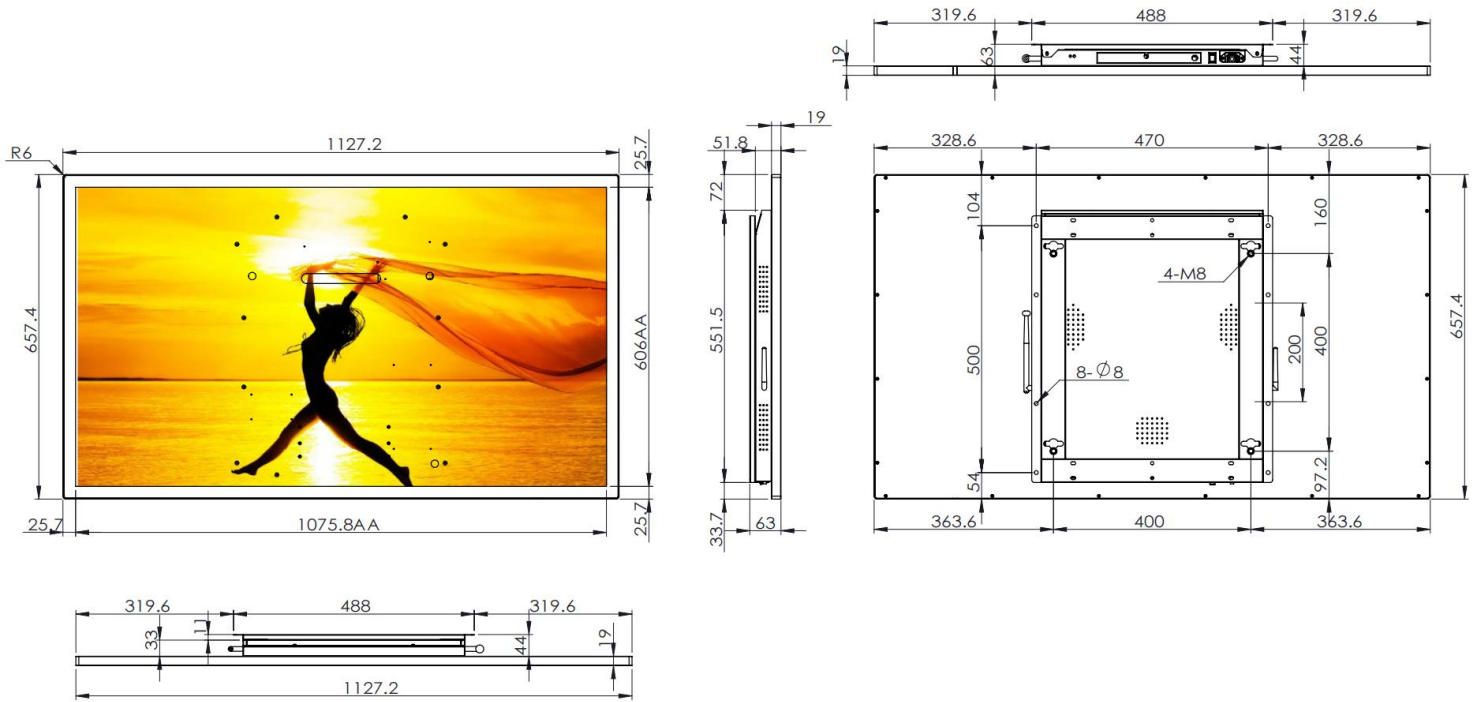

Items	V032KDS01	V043KDS01	V049KDS01	V055KDS01	V065KDS01
<b>PC system(optional)</b>					
Processor (optional)	i3: i3-3110M/i3-3120M, dual core, frequency 2.4GHZ DDR3 i3-4000M,dual core, frequency 2.4GHZ DDR3 i3-6100U,dual core, frequency 2.3GHZ DDR3/DDR4 i5: i5-3210M/i5-3230M, dual core, frequency 2.5Ghz DDR3 I5-4200M,dual core, frequency 2.5Ghz DDR3 I5-6200U,dual core, frequency 2.5Ghz DDR3/DDR4 i7: i7-4600M,dual core, frequency 2.9Ghz DDR3 <b>Any processor specs. can be customized</b>				
RAM (optional)	4GB/8GB/16GB optional				
Graphics	Intel UHD Graphics 600/630				
SSD/HDD (optional)	128GB/256GB/512GB M.2 SATA SSD				
USB ports	6				
Ethernet port	1*LAN RJ45(Gigabit)				
Wireless	Wifi 802.11 a/b/g/n/ac 2.4GHz and 5GHz				
Bluetooth	optional				
Audio Ports	1*3.5mm line out				
Operation system	Windows 10 pro (trial version unlicensed)				
<b>Audio</b>					
Speaker	2*8 Ω 5W				
<b>Power Supply</b>					
Voltage	AC 110V-240V, 50HZ/60HZ				
Working power consumption	45W	65W	100W	110W	130W
Standby power consumption	0.5W	0.5W	0.5W	0.5W	0.5W
<b>Environmental</b>					
Operating Temperature	0°C to 40°C (32°F to 104°F)				
Storage Temperature	-15°C to 55°C (-5°F to 131°F)				
Operating Humidity	20% to 80% non-condensing humidity				
Storage Humidity	20% to 90% non-condensing humidity				
<b>Physical specifications</b>					
Panel Dimensions	752 * 446 * 63 mm	995 * 583 * 63 mm	1127 * 658 * 63 mm	1263 * 734 * 63 mm	1482 * 857 * 65 mm
Stand Dimensions	434*370*962mm	648*438*968mm	648*438*968mm	648*438*968mm	648*438*968mm
Panel Packed Dimensions	900*180*600mm	1130*180*720mm	1280*180*820mm	1380*180*900mm	1600*190*990mm
Stand Packed Dimensions	450*450*1030mm	580*580*1060mm	580*580*1060mm	580*580*1060mm	580*580*1060mm
Net Weight	45kg	50kg	58kg	60kg	70kg
Packed Weight	53kg	65kg	70kg	75kg	85kg
Accessories	Power cable 1.5m*1,WIFI antenna*1, key*2				
Certifications	CE FCC ROHS CB				
Warranty	One year				

## Technical Drawings:

### 32inch drawing:

## 55inch drawing: