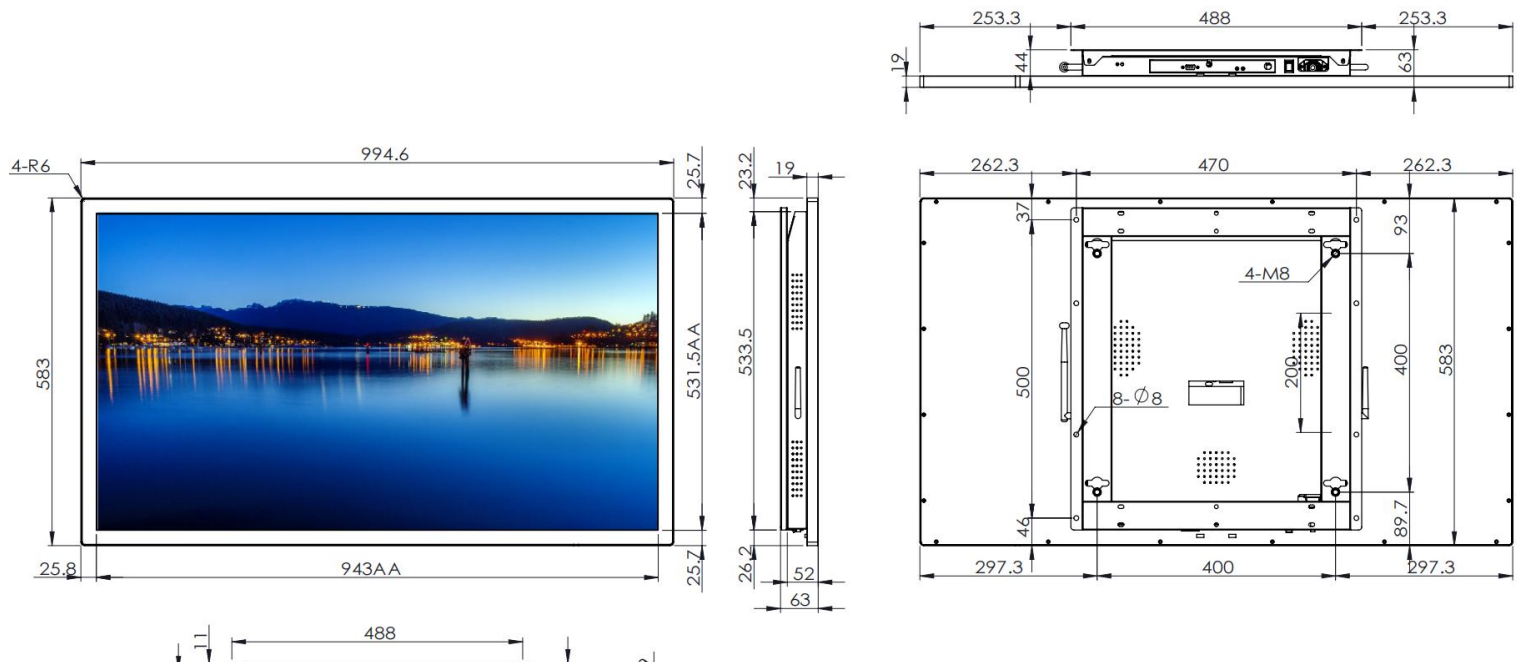

43inch drawing: