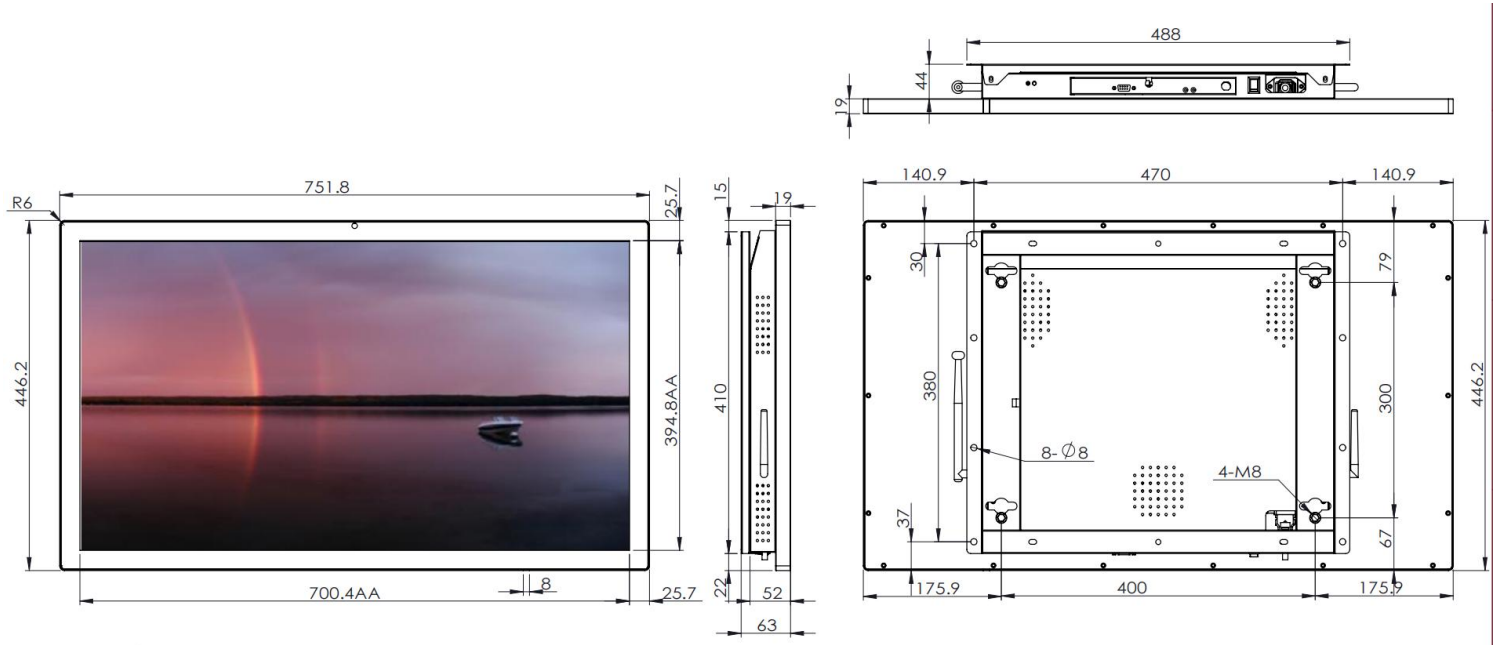

Technical Drawings:

32inch drawing: