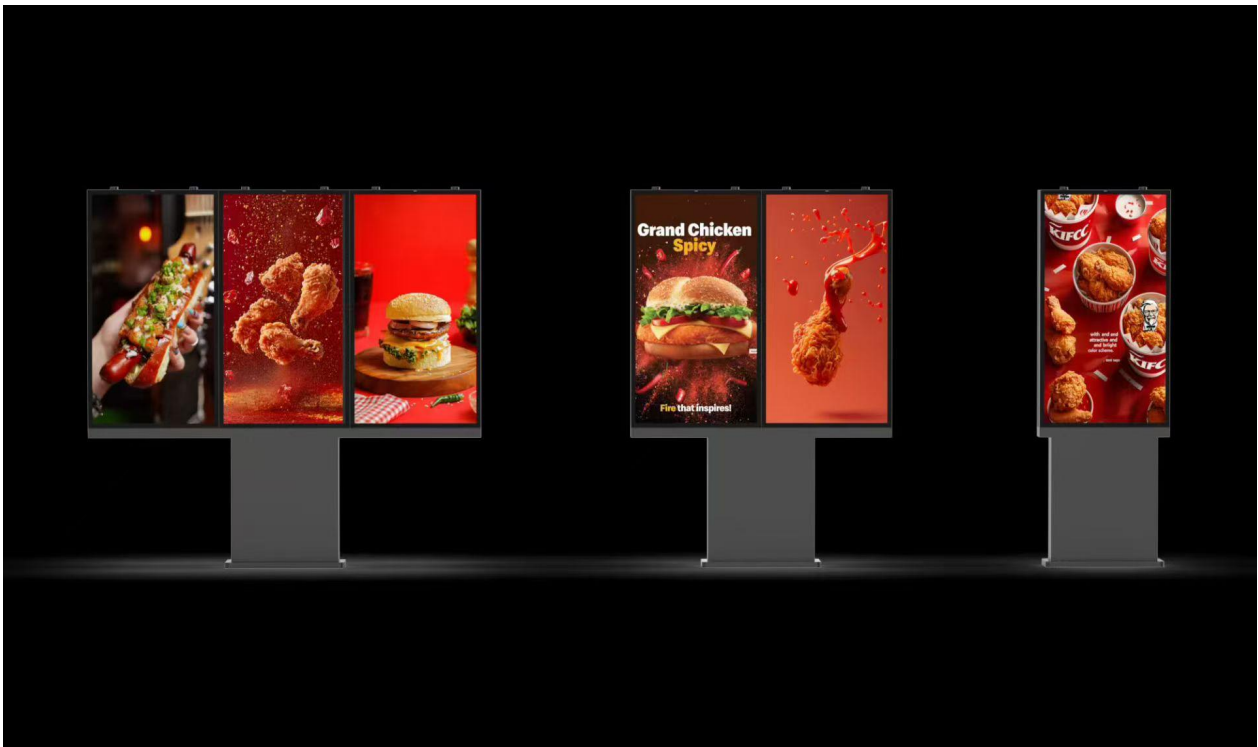

Outdoor Drive Thru

1.Product parameter configuration

Display parameter	Screen size	55inch	65inch
	LCD brand	LG/BOE/AUO	LG/BOE/AUO
	Backlight type	DLED	DLED
	Display size	1210*681mm	1429*804mm
	Display ratio	16:9	16:9
	Resolution	1920*1080	3840*2160
	Brightness	2500-3000nit	2500-3000nit
	Contrast ratio	3500:1	3500:1
	View angle	178° (H) /178° (V)	178° (H) /178° (V)
	Response time	6ms	6ms
	Lifespan	50000H	50000H
Shell	IP rating	IP67	IP67
	Material	Aluminium +SGCC galvanized steel sheet+Akzo Nobel outdoor special plastic powder	Aluminium +SGCC galvanized steel sheet+Akzo Nobel outdoor special plastic powder
	Color	Black	Black
Protective glass	Type	5mm tempered high permeability glass	5mm tempered high permeability glass
	Light transmittance	92%	92%
	IK rating	IK10	IK10
Display motherboard parameters	Signal input	1080P	1080P
	Port	USB*1 HDMI IN*2	USB*1 HDMI IN*2
	Language	Chinese/English	Chinese/English
Heat dissipation methods	Air-cooled heat dissipation	IP68-rated water-proof fan and silent fan	IP68-rated water-proof fan and silent fan
Work environment	Work temperature	-20°C~+70°C	-20°C~+70°C
	Storage temperature	0°C~+50°C	0°C~+50°C
	Working humidity	10%~95%	10%~95%
	Store humidity	5%~90%	5%~90%
	Sound	<45dB	<45dB
Machine power	Input voltage	AC110-240V,50/60Hz	AC110-240V,50/60Hz
	Rated power consumption	240W	460W
Optional content	Motherboard	Android/Windows	Android/Windows
	Network mode	4G/RJ45	4G/RJ45
	Touch	G+G capacitive touch	G+G capacitive touch

Installation mode	VESA mounting holes, support wall mounting/floor,Horizontal and vertical screens are universal		VESA mounting holes, support wall mounting/floor,Horizontal and vertical screens are universal
Machine size and weight	Machine size(H*W*D)	1291*762*100mm	1509*884*100mm
	Net weight	68kg	92kg
Package size and weight	Package material	Wood box	Wood box
	Package size H*W*D	970*1450*300mm	1120*1650*300mm
	Gross weight	93kg	122kg