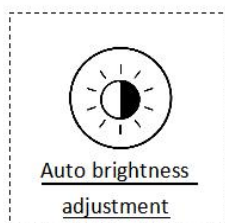

Outdoor Drive Thru

1.Product parameter configuration

Display parameter	Screen size	55inch	65inch
	LCD brand	LG/BOE/AUO	LG/BOE/AUO
	Backlight type	DLED	DLED
	Display size	1210*681mm	1429*804mm
	Display ratio	16:9	16:9
	Resolution	1920*1080	3840*2160
	Brightness	2500-3000nit	2500-3000nit
	Contrast ratio	3500:1	3500:1
	View angle	178° (H) /178° (V)	178° (H) /178° (V)
	Response time	6ms	6ms
	Lifespan	50000H	50000H
Shell	IP rating	IP67	IP67
	Material	Aluminium +SGCC galvanized steel sheet+Akzo Nobel outdoor special plastic powder	Aluminium +SGCC galvanized steel sheet+Akzo Nobel outdoor special plastic powder
	Color	Black	Black
Protective glass	Type	5mm tempered high permeability glass	5mm tempered high permeability glass
	Light transmittance	92%	92%
	IK rating	IK10	IK10
Display motherboard parameters	Signal input	1080P	1080P
	Port	USB*1 HDMI IN*2	USB*1 HDMI IN*2
	Language	Chinese/English	Chinese/English
Heat dissipation methods	Air-cooled heat dissipation	IP68-rated water-proof fan and silent fan	IP68-rated water-proof fan and silent fan
Work environment	Work temperature	-20°C~+70°C	-20°C~+70°C
	Storage temperature	0°C~+50°C	0°C~+50°C
	Working humidity	10%~95%	10%~95%
	Store humidity	5%~90%	5%~90%
	Sound	<45dB	<45dB
Machine power	Input voltage	AC110-240V,50/60Hz	AC110-240V,50/60Hz
	Rated power consumption	240W	460W
Optional content	Motherboard	Android/Windows	Android/Windows
	Network mode	4G/RJ45	4G/RJ45
	Touch	G+G capacitive touch	G+G capacitive touch

Installation mode	VESA mounting holes, support wall mounting/floor,Horizontal and vertical screens are universal		VESA mounting holes, support wall mounting/floor,Horizontal and vertical screens are universal
Machine size and weight	Machine size(H*W*D)	1291*762*100mm	1509*884*100mm
	Net weight	68kg	92kg
Package size and weight	Package material	Wood box	Wood box
	Package size H*W*D	970*1450*300mm	1120*1650*300mm
	Gross weight	93kg	122kg