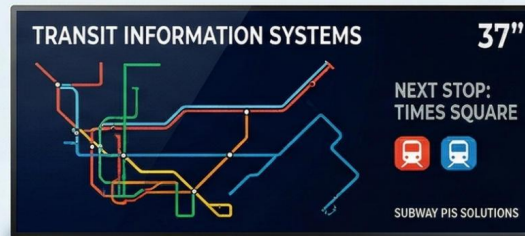

## Ultra Wide Bar LCD Display Stretched Digital Signage

# ULTRA WIDE BAR LCD DISPLAYS

UNMATCHED CLARITY. UNLIMITED POSSIBILITIES.

LARGE FORMAT PUBLIC DISPLAYS

ULTRA WIDE ASPECT RATIOS

ELEVATOR & COMMERCIAL HEADERS

TRANSIT INFORMATION SYSTEMS

ULTRA WIDE ASPECT RATIOS

### Features:

Standard 16:9 screens simply don't fit everywhere. Designed for unconventional, narrow environments, our ultra wide bar LCD displays (widely known as stretched LCD monitors) provide the perfect solution for space-constrained areas. Their unique panoramic aspect ratios allow you to deliver high-impact video advertising in places where traditional monitors cannot be installed, such as narrow pillars, elevator headers, and tight overhead spaces.