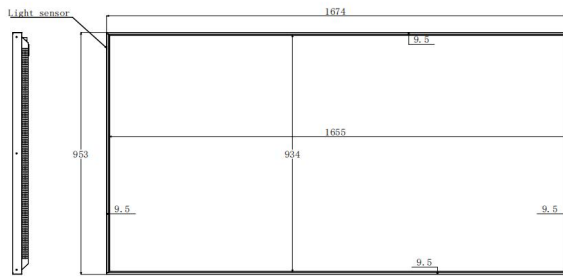

## Specification

Model	V032WFD01	V043WFD01	V049WFD01	V055WFD01	V065WFD01	V075WFD01	V086WFD01
Screen Size	32 inch	43 inch	49 inch	55 inch	65 inch	75 inch	86 inch
Active Display Area (mm)	697*392mm	941*530mm	1074*604mm	1209(H)*680(V)	1428*803mm	1650*928mm	1872*1053mm
Display Mode	16:9	16:9	16:9	16:9	16:9	16:9	16:9
LCD Type	IPS	IPS	IPS	IPS	IPS	IPS	IPS
Resolution	1920×1080	1920×1080	1920×1080	1920×1080/ 3840*2160	3840*2160	3840*2160	3840*2160
Display Color	16.7M	16.7M	16.7M	16.7M	16.7M	16.7M	16.7M
Brightness(nits)	2500~5000nits	2500~5000nits	2500~5000nits	2500~5000nits	2500~5000nits	2500~5000nits	2500~5000nits
Brightness Control	Automatic light sensor system	Automatic light sensor system	Automatic light sensor system	Automatic light sensor system	Automatic light sensor system	Automatic light sensor system	Automatic light sensor system
Contrast Ratio	1500:1	1400:1	1500:1	1400:1	4000:1	4000:1	4000:1
Viewing Angle	178(H)/178(V)	178(H)/178(V)	178(H)/178(V)	178(H)/178(V)	178(H)/178(V)	178(H)/178(V)	178(H)/178(V)
Response Time	6ms	8ms	8ms	8ms	8ms	8ms	8ms
Backlight	LED backlight	LED backlight	LED backlight	LED backlight	LED backlight	LED backlight	LED backlight
Power Supply	AC 110V-240V, 50HZ/60HZ						
Power consumption	≤100W	≤230W	≤280W	≤300W	≤400W	≤420W	≤700W
G.W	45KG	72KG	86KG	97KG	140KG	197KG	245KG
Packing dimension(mm)	1000*340*840	1290*340*1021	1430*340*1020	1560*340*1190	1790*375*1350	2040*362*1550	2340*400*1710

Drawing:

32inch

43inch

49inch

55inch

65inch

75inch

86inch