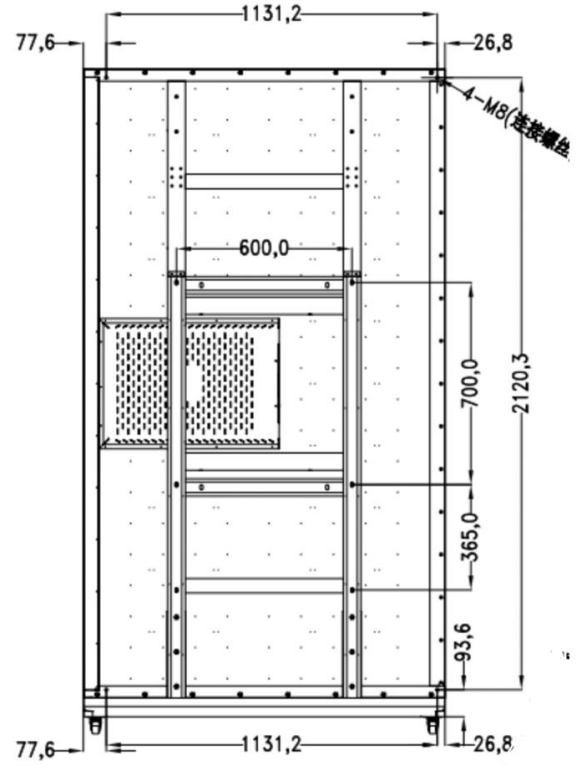

Items	V075FDS02	V086FDS02	V098FDS02
<b>PC system(optional)</b>			
Processor (optional)	i3: i3-3110M/i3-3120M, dual core, frequency 2.4GHZ DDR3 i3-4000M,dual core, frequency 2.4GHZ DDR3 i3-6100U,dual core, frequency 2.3GHZ DDR3/DDR4 i5: i5-3210M/i5-3230M, dual core, frequency 2.5Ghz DDR3 I5-4200M,dual core, frequency 2.5Ghz DDR3 I5-6200U,dual core, frequency 2.5Ghz DDR3/DDR4 i7: i7-4600M,dual core, frequency 2.9Ghz DDR3 <b>Any processor specs. can be customized</b>		
RAM (optional)	4GB/8GB/16GB optional		
Graphics	Intel UHD Graphics 600/630		
SSD/HDD (optional)	128GB/256GB/512GB M.2 SATA SSD		
USB ports	6		
Ethernet port	1*LAN RJ45(Gigabit)		
Wireless	Wifi 802.11 a/b/g/n/ac 2.4GHz and 5GHz		
Bluetooth	optional		
Audio Ports	1*3.5mm line out		
Operation system	Windows 10 pro (trial version unlicensed)		
<b>Audio</b>			
Speaker	2*8 Ω 5W		
<b>Power Supply</b>			
Voltage	AC 110V-240V, 50HZ/60HZ		
Working power consumption	255W	320W	390W
Standby power consumption	0.5W	0.5W	0.5W
<b>Environmental</b>			
Operating Temperature	0°C to 40°C (32°F to 104°F)		
Storage Temperature	-15°C to 55°C (-5°F to 131°F)		
Operating Humidity	20% to 80% non-condensing humidity		
Storage Humidity	20% to 90% non-condensing humidity		
<b>Physical specifications</b>			
Dimensions with stand	L947.4 xH1667.7x 145mm	L 1072.6xH1889.6x 156.4	L1235.5 xH2177.5x 156.4mm
Packed Dimensions	L1795 x H1070x W250mm	L2010 x H1200x W250mm	L2310 x H1370x W250mm
N.W. ( wall mount )	31kg	62kg	90kg
GW ( wall mount )	46kg	75kg	110kg
GW (stand basement)	30kg	37kg	40kg
Accessories	Power cable 1.5m*1,WIFI antenna*1, key*2, floor stand basement*1, screws*8, screw driver*1		
Certifications	CE FCC ROHS CB		
Warranty	One year		

## 75inch drawing:

## 86inch drawing:

## 98inch drawing: