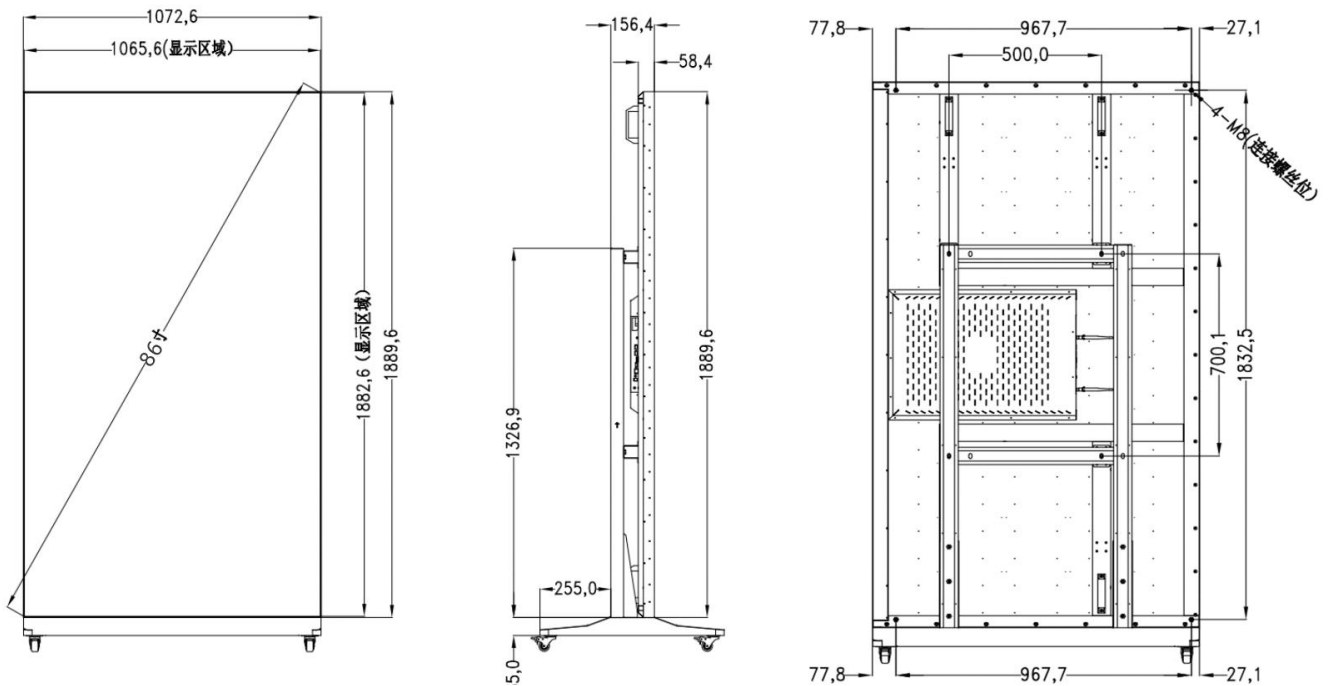

86inch drawing: