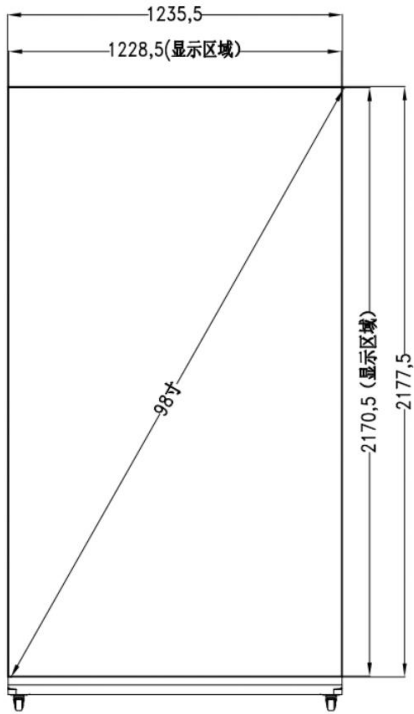

Items	V075FDS02	V086FDS02	V098FDS02
<b>PC system(optional)</b>			
Processor (optional)	i3: i3-3110M/i3-3120M, dual core, frequency 2.4GHZ DDR3 i3-4000M,dual core, frequency 2.4GHZ DDR3 i3-6100U,dual core, frequency 2.3GHZ DDR3/DDR4 i5: i5-3210M/i5-3230M, dual core, frequency 2.5Ghz DDR3 I5-4200M,dual core, frequency 2.5Ghz DDR3 I5-6200U,dual core, frequency 2.5Ghz DDR3/DDR4 i7: i7-4600M,dual core, frequency 2.9Ghz DDR3 <b>Any processor specs. can be customized</b>		
RAM (optional)	4GB/8GB/16GB optional		
Graphics	Intel UHD Graphics 600/630		
SSD/HDD (optional)	128GB/256GB/512GB M.2 SATA SSD		
USB ports	6		
Ethernet port	1*LAN RJ45(Gigabit)		
Wireless	Wifi 802.11 a/b/g/n/ac 2.4GHz and 5GHz		
Bluetooth	optional		
Audio Ports	1*3.5mm line out		
Operation system	Windows 10 pro (trial version unlicensed)		
<b>Audio</b>			
Speaker	2*8 Ω 5W		
<b>Power Supply</b>			
Voltage	AC 110V-240V, 50HZ/60HZ		
Working power consumption	255W	320W	390W
Standby power consumption	0.5W	0.5W	0.5W
<b>Environmental</b>			
Operating Temperature	0°C to 40°C (32°F to 104°F)		
Storage Temperature	-15°C to 55°C (-5°F to 131°F)		
Operating Humidity	20% to 80% non-condensing humidity		
Storage Humidity	20% to 90% non-condensing humidity		
<b>Physical specifications</b>			
Dimensions with stand	L947.4 xH1667.7x 145mm	L 1072.6xH1889.6x 156.4	L1235.5 xH2177.5x 156.4mm
Packed Dimensions	L1795 x H1070x W250mm	L2010 x H1200x W250mm	L2310 x H1370x W250mm
N.W. ( wall mount )	31kg	62kg	90kg
GW ( wall mount )	46kg	75kg	110kg
GW (stand basement)	30kg	37kg	40kg
Accessories	Power cable 1.5m*1,WIFI antenna*1, key*2, floor stand basement*1, screws*8, screw driver*1		
Certifications	CE FCC ROHS CB		
Warranty	One year		

## 75inch drawing:

## 86inch drawing:

## 98inch drawing: