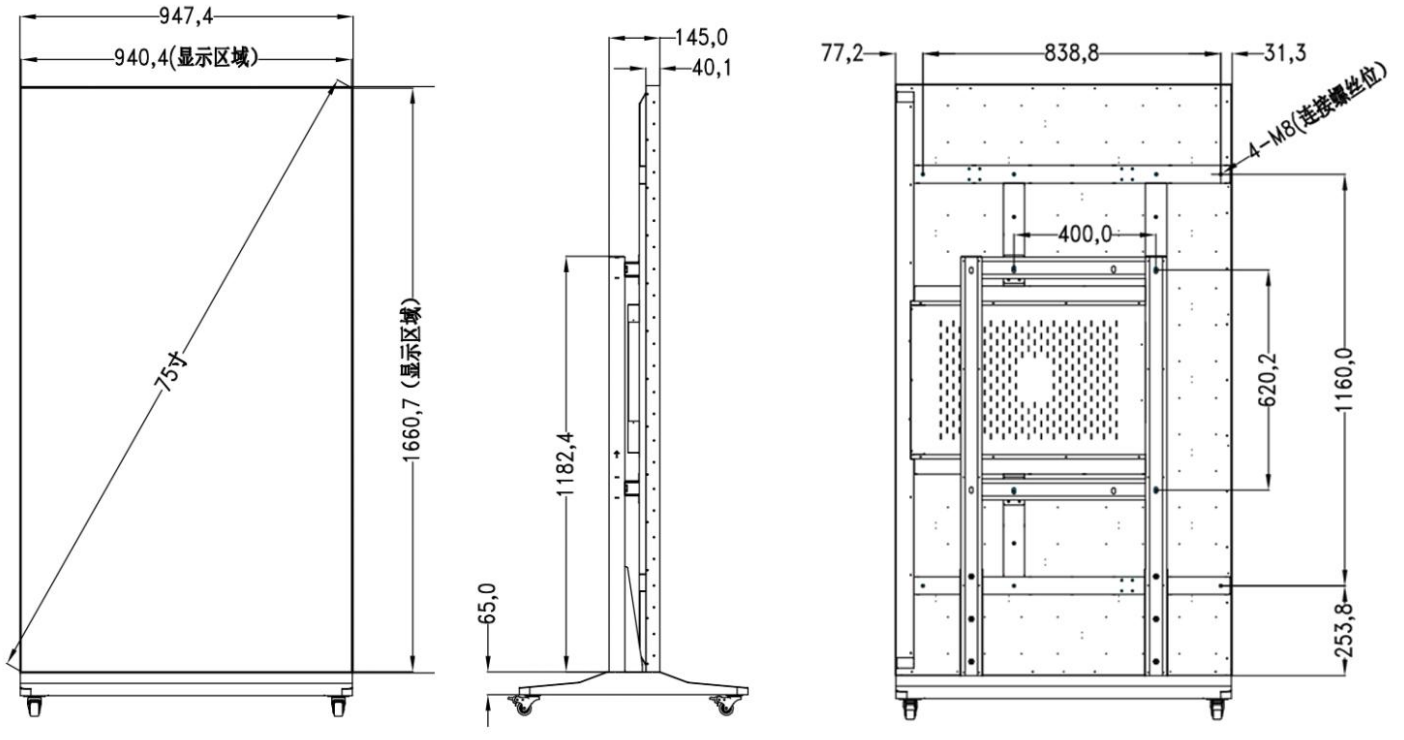

75inch drawing: