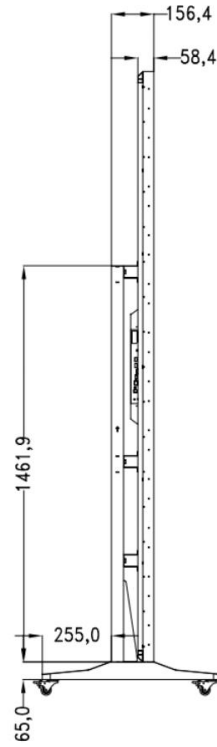

Items	V075FDS02	V086FDS02	V098FDS02
<b>PC system(optional)</b>			
Processor (optional)	i3: i3-3110M/i3-3120M, dual core, frequency 2.4GHZ DDR3 i3-4000M,dual core, frequency 2.4GHZ DDR3 i3-6100U,dual core, frequency 2.3GHZ DDR3/DDR4 i5: i5-3210M/i5-3230M, dual core, frequency 2.5Ghz DDR3 I5-4200M,dual core, frequency 2.5Ghz DDR3 I5-6200U,dual core, frequency 2.5Ghz DDR3/DDR4 i7: i7-4600M,dual core, frequency 2.9Ghz DDR3 <b>Any processor specs. can be customized</b>		
RAM (optional)	4GB/8GB/16GB optional		
Graphics	Intel UHD Graphics 600/630		
SSD/HDD (optional)	128GB/256GB/512GB M.2 SATA SSD		
USB ports	6		
Ethernet port	1*LAN RJ45(Gigabit)		
Wireless	Wifi 802.11 a/b/g/n/ac 2.4GHz and 5GHz		
Bluetooth	optional		
Audio Ports	1*3.5mm line out		
Operation system	Windows 10 pro (trial version unlicensed)		
<b>Audio</b>			
Speaker	2*8 Ω 5W		
<b>Power Supply</b>			
Voltage	AC 110V-240V, 50HZ/60HZ		
Working power consumption	255W	320W	390W
Standby power consumption	0.5W	0.5W	0.5W
<b>Environmental</b>			
Operating Temperature	0°C to 40°C (32°F to 104°F)		
Storage Temperature	-15°C to 55°C (-5°F to 131°F)		
Operating Humidity	20% to 80% non-condensing humidity		
Storage Humidity	20% to 90% non-condensing humidity		
<b>Physical specifications</b>			
Dimensions with stand	L947.4 xH1667.7x 145mm	L 1072.6xH1889.6x 156.4	L1235.5 xH2177.5x 156.4mm
Packed Dimensions	L1795 x H1070x W250mm	L2010 x H1200x W250mm	L2310 x H1370x W250mm
N.W. ( wall mount )	31kg	62kg	90kg
GW ( wall mount )	46kg	75kg	110kg
GW (stand basement)	30kg	37kg	40kg
Accessories	Power cable 1.5m*1,WIFI antenna*1, key*2, floor stand basement*1, screws*8, screw driver*1		
Certifications	CE FCC ROHS CB		
Warranty	One year		

## 75inch drawing:

## 86inch drawing:

## 98inch drawing: